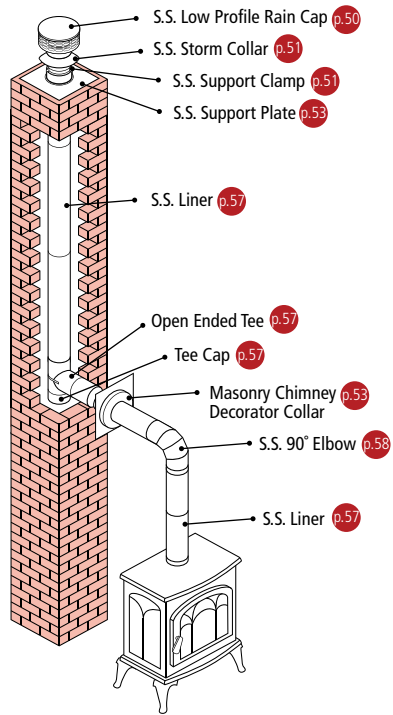

DALSIN LINE®

26 Ga Stainless Steel Black Single-Wall Stove Pipe

"Dalsin Line"® 26 gauge stove pipe and elbows are intended for wood applications. This liner is an upgrade from standard galvanized venting.

Key Features

- 1 Continuous Laser Weld for Superior Strength
- 2 Black pipe is powder coated instead of (liquid paint) for a beautiful and extremely durable finish.
- 3 Made of Type 304 26 gauge Stainless Steel .018 Thickness
- 4 1.5" overlap at each section
- 5 Limited Lifetime Warranty

Applications

Wood Stove Masonry Chimney

26 Ga SS Black Single-Wall Stove Pipe

DALSIN LINE®

26 Gauge Stainless Steel Seamed Liner

	1 Foot	2 Foot
Size	Order #	Order #
3"	92020312B	92020324B
4"	92020412B	92020424B
5"	92020512B	92020524B
6"	92020612B	92020624B
7"	92020712B	92020724B
8"	92020812B	92020824B
	3 Foot	4 Foot
3"	92020336B	92020348B
4"	92020436B	92020448B
5"	92020536B	92020548B
6"	92020636B	92020648B
7"	92020736B	92020748B
8"	92020836B	92020848B

WOOD BURNING | 26 Ga SS Stove Pipe

26 Ga SS Black Single-Wall Stove Pipe

DALSIN LINE®

26 Gauge Stainless Steel 90° Adjustable Elbow

Size	Order #
3"	92310390B
4"	92310490B
5"	92310590B
6"	92310690B
7"	92310790B
8"	92310890B